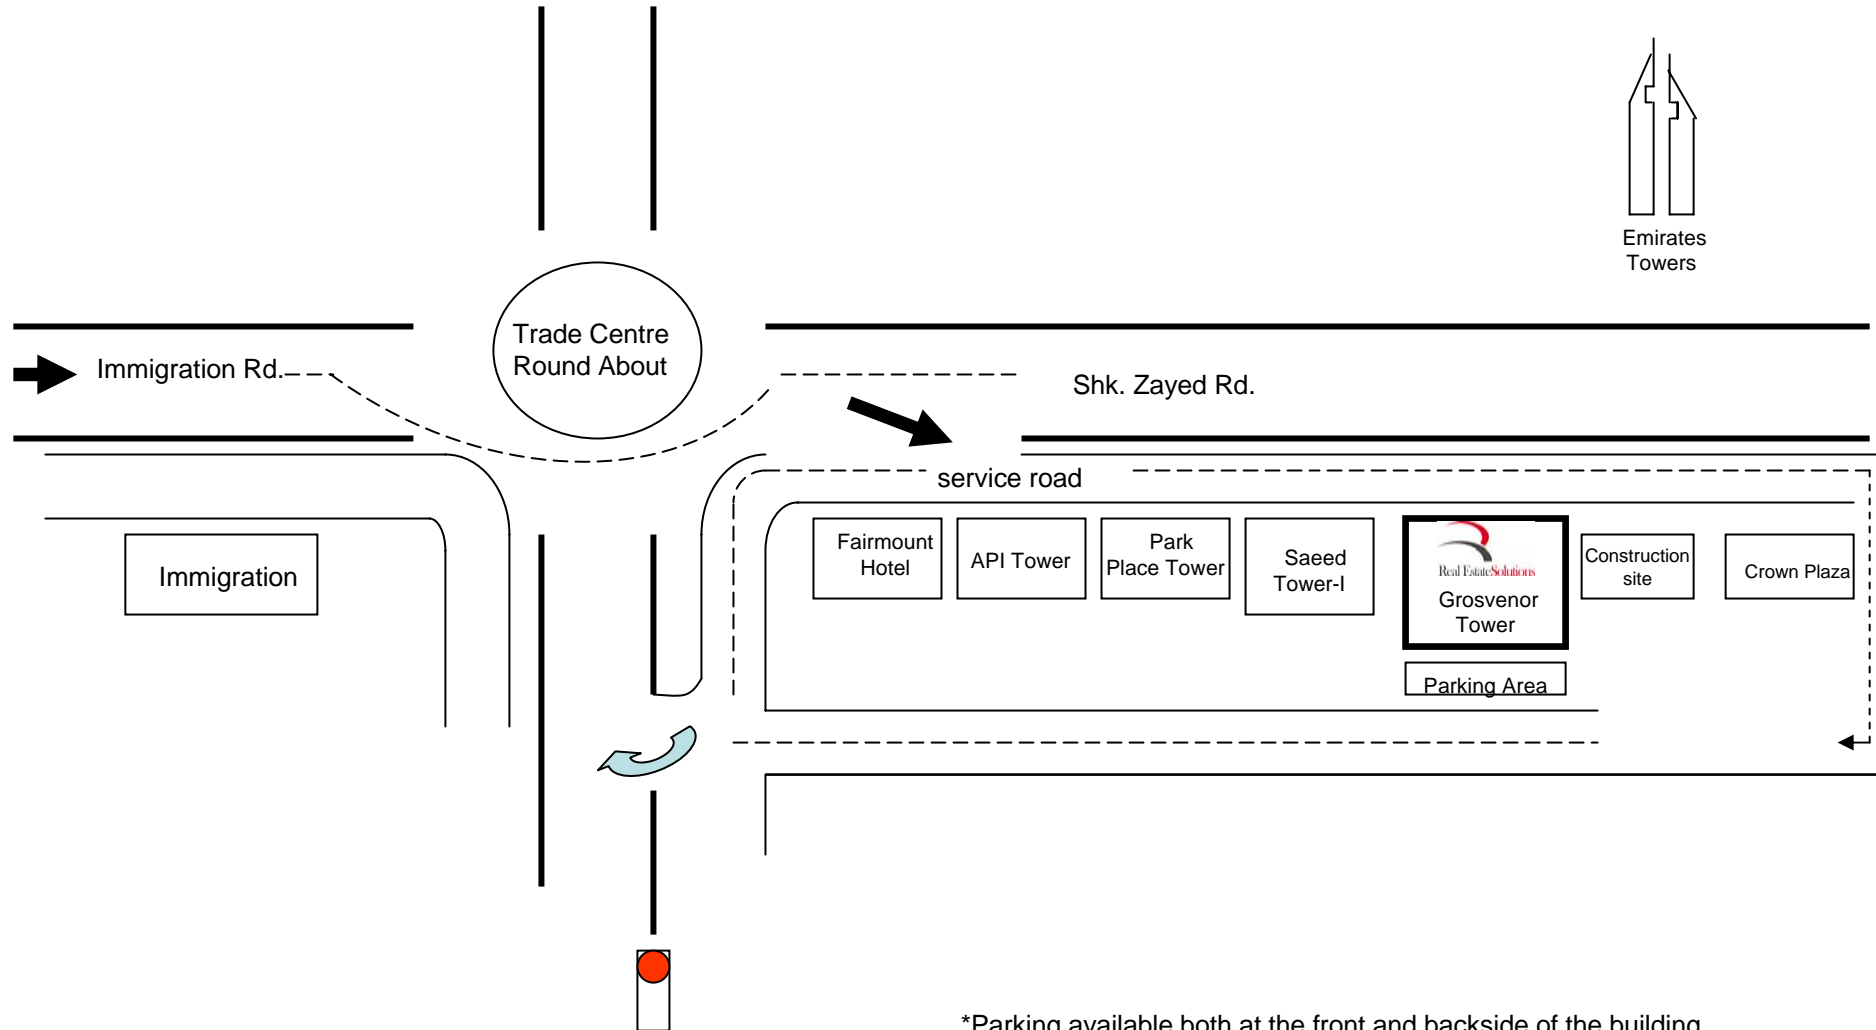

# Location Map of RES

**Grosvenor Tower**  
**Suit # 1511, 15<sup>th</sup> level**  
**Tel. No: 04-3298618**  
**Fax No: 04-3298619**

\*Parking available both at the front and backside of the building.